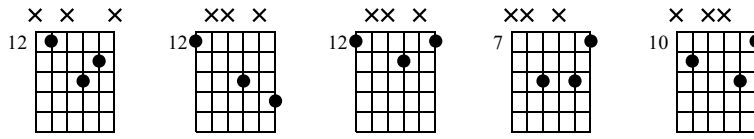

Allemande In A Minor

Johann Sebastian Bach

Standard tuning

$\text{♩} = 120$

Johann Sebastian Bach - Allemande In A Minor

s. guit.

Am

A7

E

G#m

G#m/5b

21 22 23 24

Musical notation for measures 21-24. Measure 21: Treble clef, G4 quarter, A4 quarter, B4 quarter, C5 quarter, D5 quarter, E5 quarter, F#5 quarter, G5 quarter. Measure 22: Treble clef, G5 quarter, F#5 quarter, E5 quarter, D5 quarter, C5 quarter, B4 quarter, A4 quarter, G4 quarter. Measure 23: Treble clef, G4 quarter, A4 quarter, B4 quarter, C5 quarter, D5 quarter, E5 quarter, F#5 quarter, G5 quarter. Measure 24: Treble clef, G5 quarter, F#5 quarter, E5 quarter, D5 quarter, C5 quarter, B4 quarter, A4 quarter, G4 quarter.

25 26 27 28

Musical notation for measures 25-28. Measure 25: Treble clef, G4 quarter, A4 quarter, B4 quarter, C5 quarter, D5 quarter, E5 quarter, F#5 quarter, G5 quarter. Measure 26: Treble clef, G5 quarter, F#5 quarter, E5 quarter, D5 quarter, C5 quarter, B4 quarter, A4 quarter, G4 quarter. Measure 27: Treble clef, G4 quarter, A4 quarter, B4 quarter, C5 quarter, D5 quarter, E5 quarter, F#5 quarter, G5 quarter. Measure 28: Treble clef, G5 quarter, F#5 quarter, E5 quarter, D5 quarter, C5 quarter, B4 quarter, A4 quarter, G4 quarter.

33 34

Musical notation for measures 33-34. Measure 33: Treble clef, G4 quarter, A4 quarter, B4 quarter, C5 quarter, D5 quarter, E5 quarter, F#5 quarter, G5 quarter. Measure 34: Treble clef, G5 quarter, F#5 quarter, E5 quarter, D5 quarter, C5 quarter, B4 quarter, A4 quarter, G4 quarter.