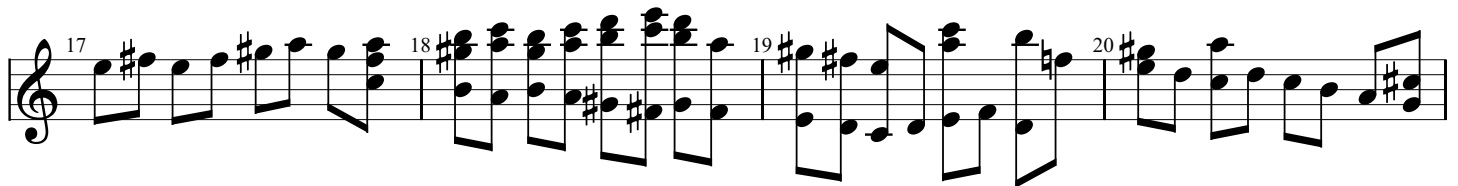

Allemande In A Minor

Johann Sebastian Bach

Standard tuning

$\text{♩} = 120$

Johann Sebastian Bach - Allemande In A Minor

s. guit.

Am

A7

E

G#m

G#m/5b

21 22 23 24

Musical notation for measures 21-24. Measure 21: Treble clef, G4 quarter, A4 quarter, B4 quarter, C5 quarter, D5 quarter, E5 quarter, F#5 quarter, G5 quarter. Measure 22: Treble clef, G5 quarter, F#5 quarter, E5 quarter, D5 quarter, C5 quarter, B4 quarter, A4 quarter, G4 quarter. Measure 23: Treble clef, G4 quarter, A4 quarter, B4 quarter, C5 quarter, D5 quarter, E5 quarter, F#5 quarter, G5 quarter. Measure 24: Treble clef, G5 quarter, F#5 quarter, E5 quarter, D5 quarter, C5 quarter, B4 quarter, A4 quarter, G4 quarter.

25 26 27 28

Musical notation for measures 25-28. Measure 25: Treble clef, G4 quarter, A4 quarter, B4 quarter, C5 quarter, D5 quarter, E5 quarter, F#5 quarter, G5 quarter. Measure 26: Treble clef, G5 quarter, F#5 quarter, E5 quarter, D5 quarter, C5 quarter, B4 quarter, A4 quarter, G4 quarter. Measure 27: Treble clef, G4 quarter, A4 quarter, B4 quarter, C5 quarter, D5 quarter, E5 quarter, F#5 quarter, G5 quarter. Measure 28: Treble clef, G5 quarter, F#5 quarter, E5 quarter, D5 quarter, C5 quarter, B4 quarter, A4 quarter, G4 quarter.

33 34

Musical notation for measures 33-34. Measure 33: Treble clef, G4 quarter, A4 quarter, B4 quarter, C5 quarter, D5 quarter, E5 quarter, F#5 quarter, G5 quarter. Measure 34: Treble clef, G5 quarter, F#5 quarter, E5 quarter, D5 quarter, C5 quarter, B4 quarter, A4 quarter, G4 quarter.