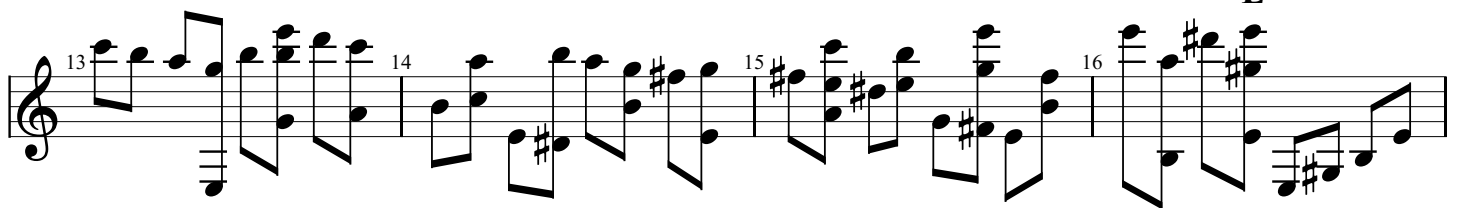

Allemande In A Minor

Johann Sebastian Bach

Standard tuning

$\text{♩} = 120$

Johann Sebastian Bach - Allemande In A Minor

s. guit.

Am

A7

E

G#m

G#m/5b

21 22 23 24

Musical notation for measures 21-24. Measure 21: Treble clef, G4 quarter, A4 quarter, B4 quarter, C5 quarter, D5 quarter, E5 quarter, F#5 quarter, G5 quarter. Measure 22: Treble clef, G5 quarter, F#5 quarter, E5 quarter, D5 quarter, C5 quarter, B4 quarter, A4 quarter, G4 quarter. Measure 23: Treble clef, G4 quarter, A4 quarter, B4 quarter, C5 quarter, D5 quarter, E5 quarter, F#5 quarter, G5 quarter. Measure 24: Treble clef, G5 quarter, F#5 quarter, E5 quarter, D5 quarter, C5 quarter, B4 quarter, A4 quarter, G4 quarter.

25 26 27 28

Musical notation for measures 25-28. Measure 25: Treble clef, G4 quarter, A4 quarter, B4 quarter, C5 quarter, D5 quarter, E5 quarter, F#5 quarter, G5 quarter. Measure 26: Treble clef, G5 quarter, F#5 quarter, E5 quarter, D5 quarter, C5 quarter, B4 quarter, A4 quarter, G4 quarter. Measure 27: Treble clef, G4 quarter, A4 quarter, B4 quarter, C5 quarter, D5 quarter, E5 quarter, F#5 quarter, G5 quarter. Measure 28: Treble clef, G5 quarter, F#5 quarter, E5 quarter, D5 quarter, C5 quarter, B4 quarter, A4 quarter, G4 quarter.

33 34

Musical notation for measures 33-34. Measure 33: Treble clef, G4 quarter, A4 quarter, B4 quarter, C5 quarter, D5 quarter, E5 quarter, F#5 quarter, G5 quarter. Measure 34: Treble clef, G5 quarter, F#5 quarter, E5 quarter, D5 quarter, C5 quarter, B4 quarter, A4 quarter, G4 quarter.