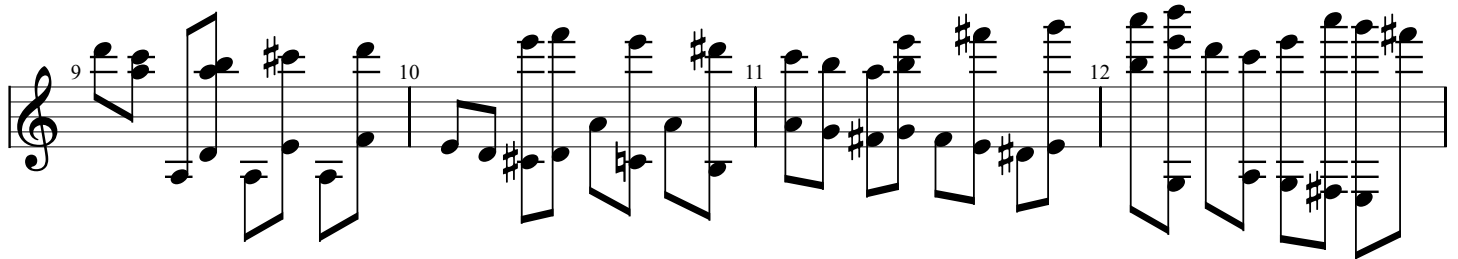

Allemande In A Minor

Johann Sebastian Bach

Standard tuning

$\text{♩} = 120$

Johann Sebastian Bach - Allemande In A Minor

s. guit.

Am

A7

E

G#m

G#m/5b

21 22 23 24

Musical notation for measures 21-24. Measure 21: Treble clef, G4 quarter, A4 quarter, B4 quarter, C5 quarter, D5 quarter, E5 quarter, F#5 quarter, G5 quarter. Measure 22: Treble clef, G5 quarter, F#5 quarter, E5 quarter, D5 quarter, C5 quarter, B4 quarter, A4 quarter, G4 quarter. Measure 23: Treble clef, G4 quarter, A4 quarter, B4 quarter, C5 quarter, D5 quarter, E5 quarter, F#5 quarter, G5 quarter. Measure 24: Treble clef, G5 quarter, F#5 quarter, E5 quarter, D5 quarter, C5 quarter, B4 quarter, A4 quarter, G4 quarter.

25 26 27 28

Musical notation for measures 25-28. Measure 25: Treble clef, G4 quarter, A4 quarter, B4 quarter, C5 quarter, D5 quarter, E5 quarter, F#5 quarter, G5 quarter. Measure 26: Treble clef, G5 quarter, F#5 quarter, E5 quarter, D5 quarter, C5 quarter, B4 quarter, A4 quarter, G4 quarter. Measure 27: Treble clef, G4 quarter, A4 quarter, B4 quarter, C5 quarter, D5 quarter, E5 quarter, F#5 quarter, G5 quarter. Measure 28: Treble clef, G5 quarter, F#5 quarter, E5 quarter, D5 quarter, C5 quarter, B4 quarter, A4 quarter, G4 quarter.

33 34

Musical notation for measures 33-34. Measure 33: Treble clef, G4 quarter, A4 quarter, B4 quarter, C5 quarter, D5 quarter, E5 quarter, F#5 quarter, G5 quarter. Measure 34: Treble clef, G5 quarter, F#5 quarter, E5 quarter, D5 quarter, C5 quarter, B4 quarter, A4 quarter, G4 quarter.