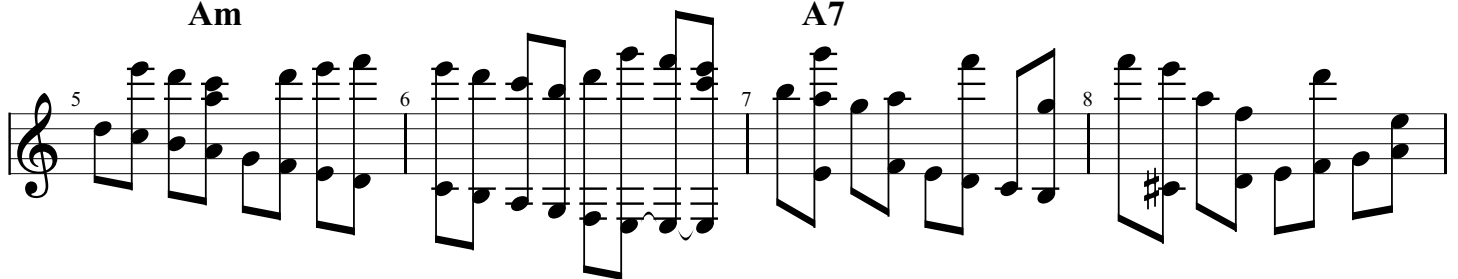

Allemande In A Minor

Johann Sebastian Bach

Standard tuning

$\text{♩} = 120$

Johann Sebastian Bach - Allemande In A Minor

s. guit.

Am

A7

E

G#m

G#m/5b

21 22 23 24

Musical notation for measures 21-24. Measure 21: Treble clef, G4 quarter, A4 quarter, B4 quarter, C5 quarter, D5 quarter, E5 quarter, F#5 quarter, G5 quarter. Measure 22: Treble clef, G5 quarter, F#5 quarter, E5 quarter, D5 quarter, C5 quarter, B4 quarter, A4 quarter, G4 quarter. Measure 23: Treble clef, G4 quarter, A4 quarter, B4 quarter, C5 quarter, D5 quarter, E5 quarter, F#5 quarter, G5 quarter. Measure 24: Treble clef, G5 quarter, F#5 quarter, E5 quarter, D5 quarter, C5 quarter, B4 quarter, A4 quarter, G4 quarter.

25 26 27 28

Musical notation for measures 25-28. Measure 25: Treble clef, G4 quarter, A4 quarter, B4 quarter, C5 quarter, D5 quarter, E5 quarter, F#5 quarter, G5 quarter. Measure 26: Treble clef, G5 quarter, F#5 quarter, E5 quarter, D5 quarter, C5 quarter, B4 quarter, A4 quarter, G4 quarter. Measure 27: Treble clef, G4 quarter, A4 quarter, B4 quarter, C5 quarter, D5 quarter, E5 quarter, F#5 quarter, G5 quarter. Measure 28: Treble clef, G5 quarter, F#5 quarter, E5 quarter, D5 quarter, C5 quarter, B4 quarter, A4 quarter, G4 quarter.

29 30 31 32

Musical notation for measures 29-32. Measure 29: Treble clef, G4 quarter, A4 quarter, B4 quarter, C5 quarter, D5 quarter, E5 quarter, F#5 quarter, G5 quarter. Measure 30: Treble clef, G5 quarter, F#5 quarter, E5 quarter, D5 quarter, C5 quarter, B4 quarter, A4 quarter, G4 quarter. Measure 31: Treble clef, G4 quarter, A4 quarter, B4 quarter, C5 quarter, D5 quarter, E5 quarter, F#5 quarter, G5 quarter. Measure 32: Treble clef, G5 quarter, F#5 quarter, E5 quarter, D5 quarter, C5 quarter, B4 quarter, A4 quarter, G4 quarter.